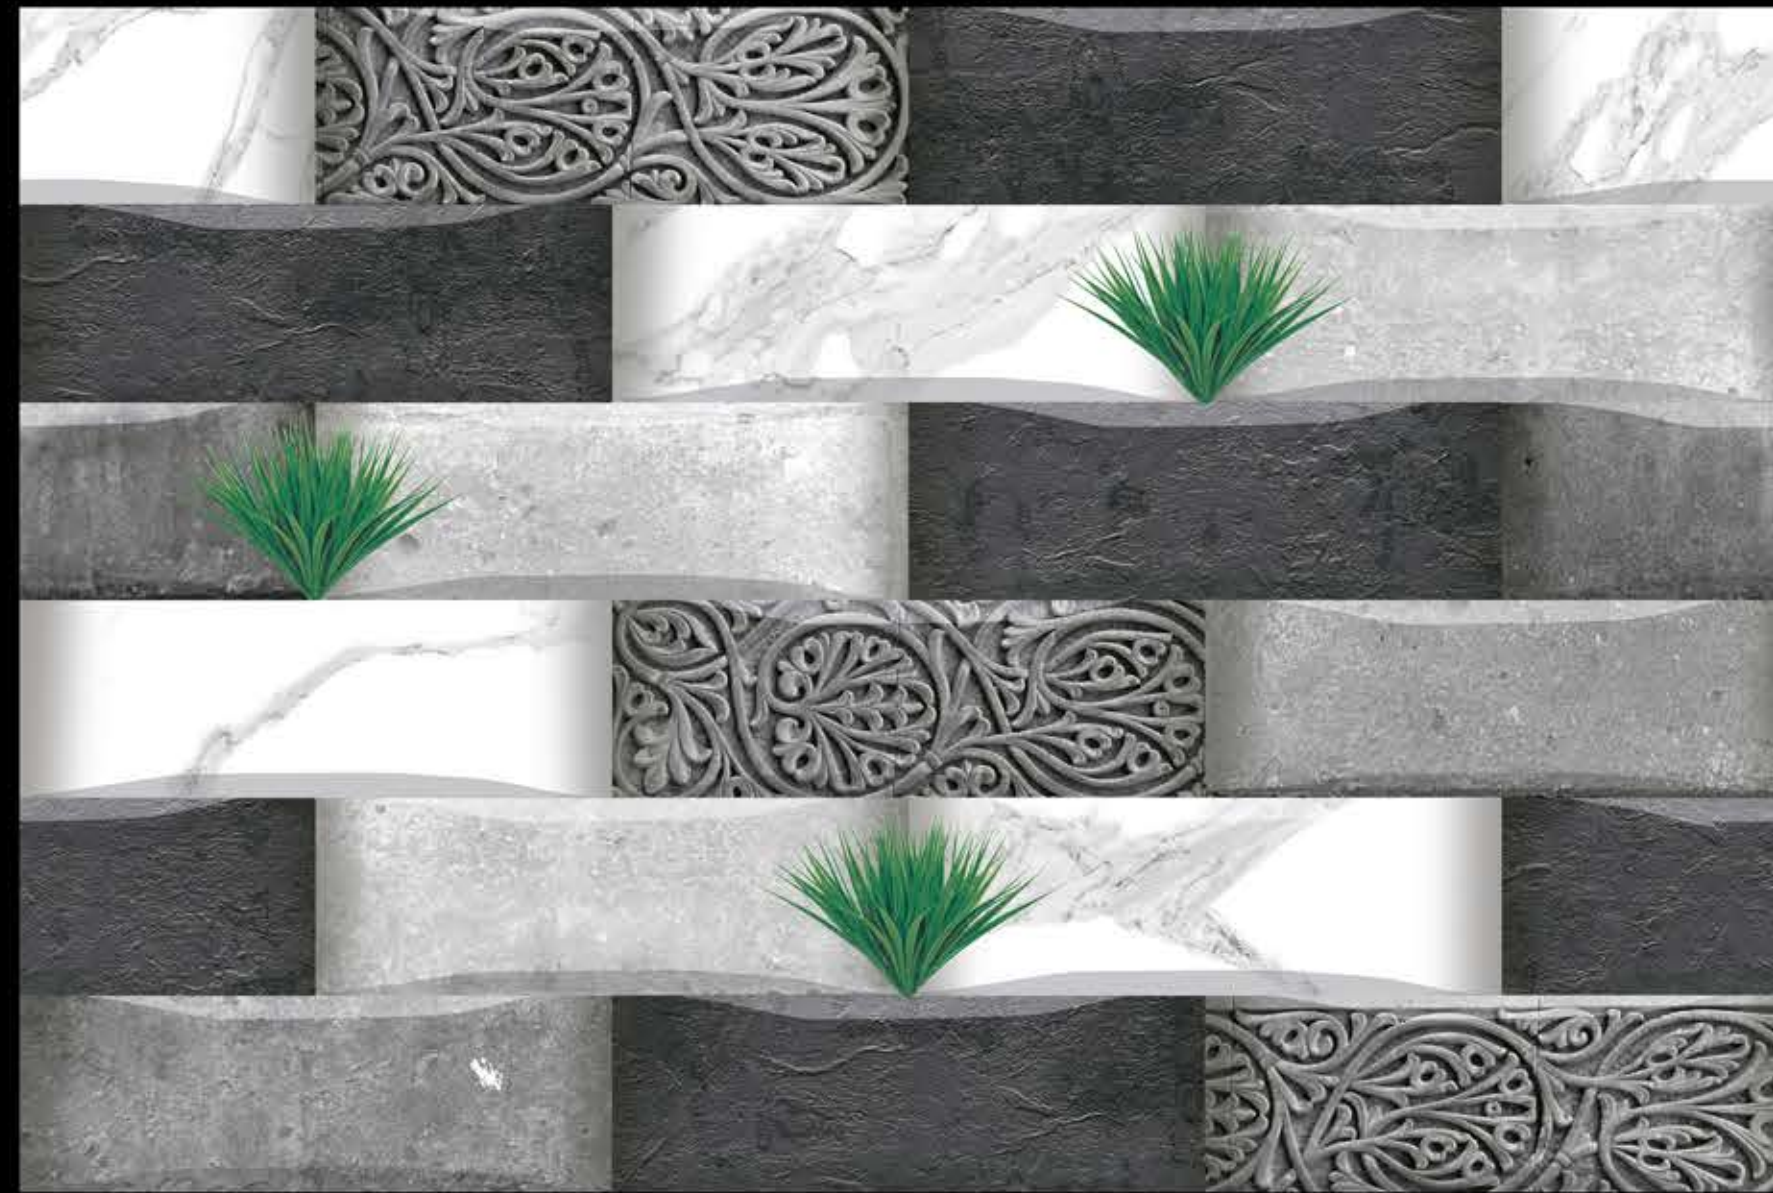

ELEVATION

Series

8166