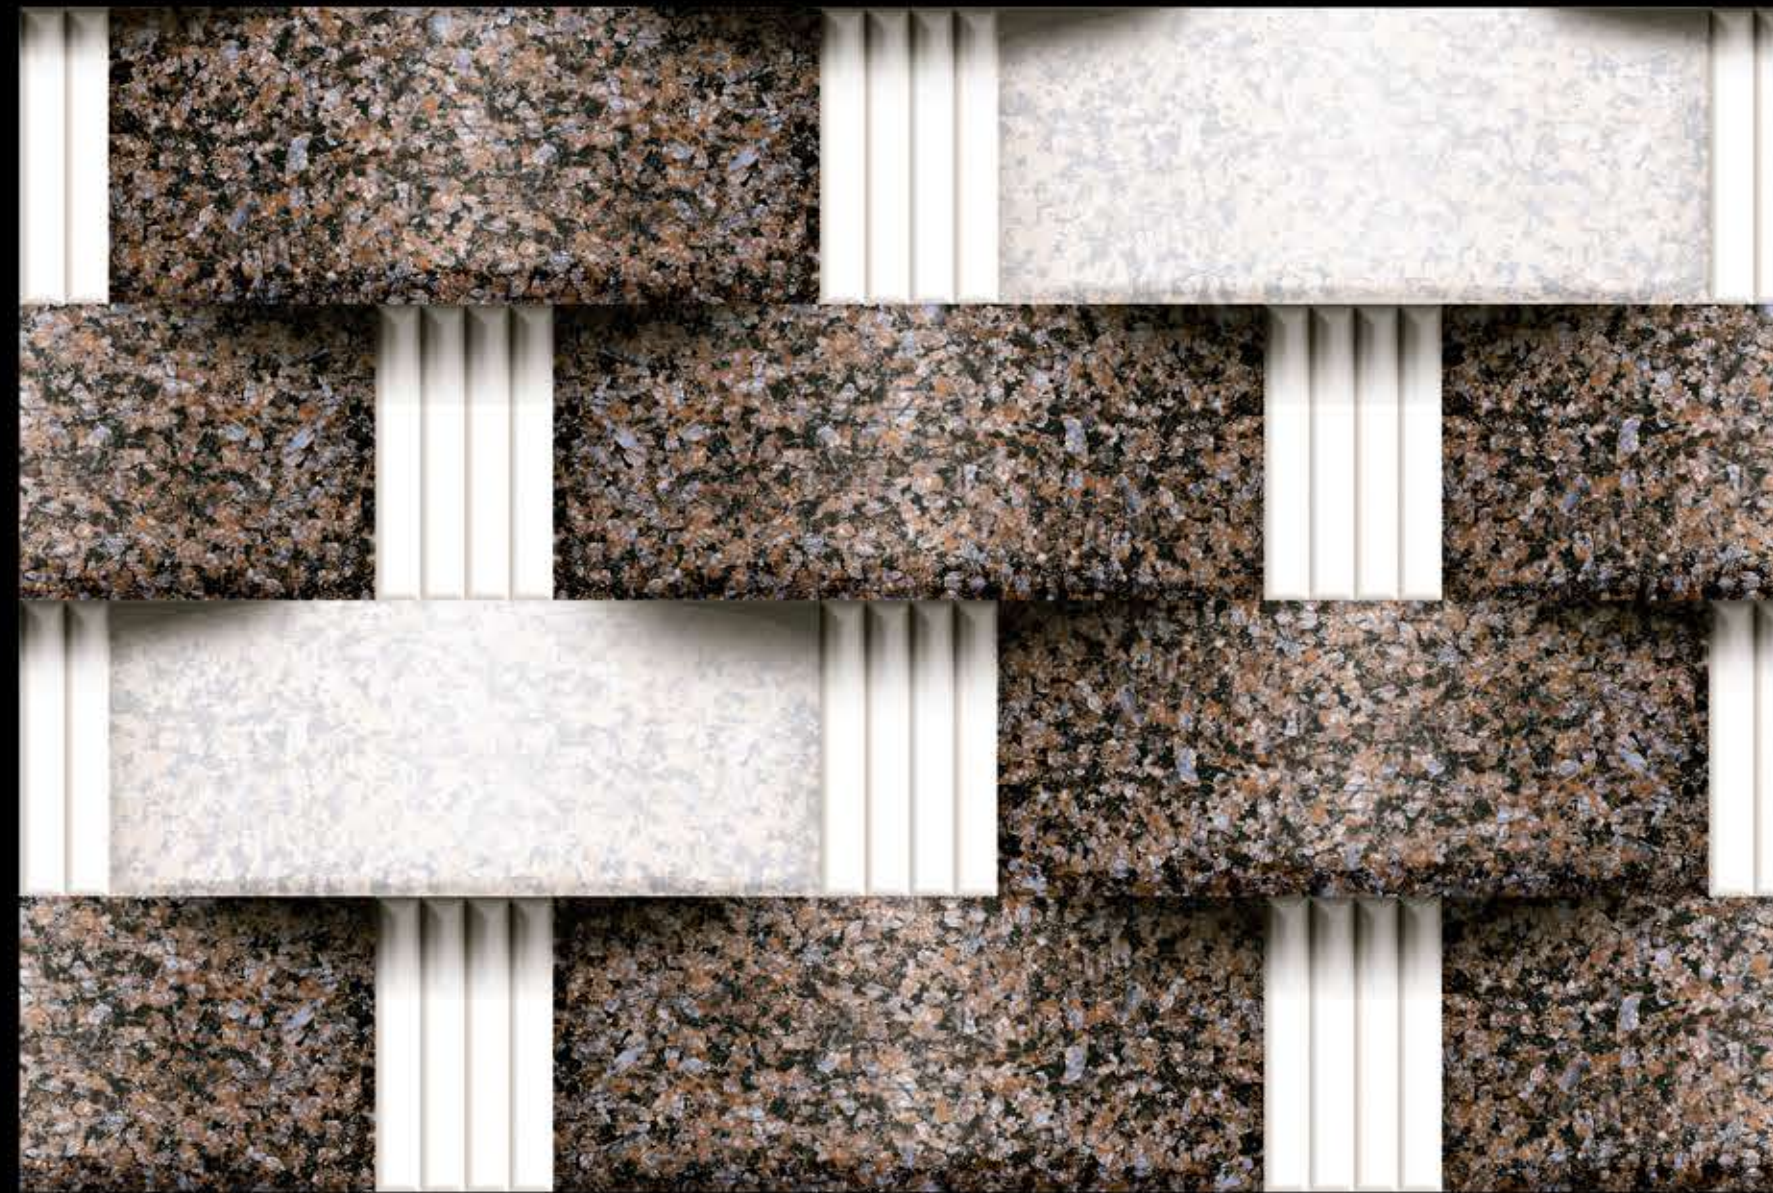

ELEVATION

Series

8171