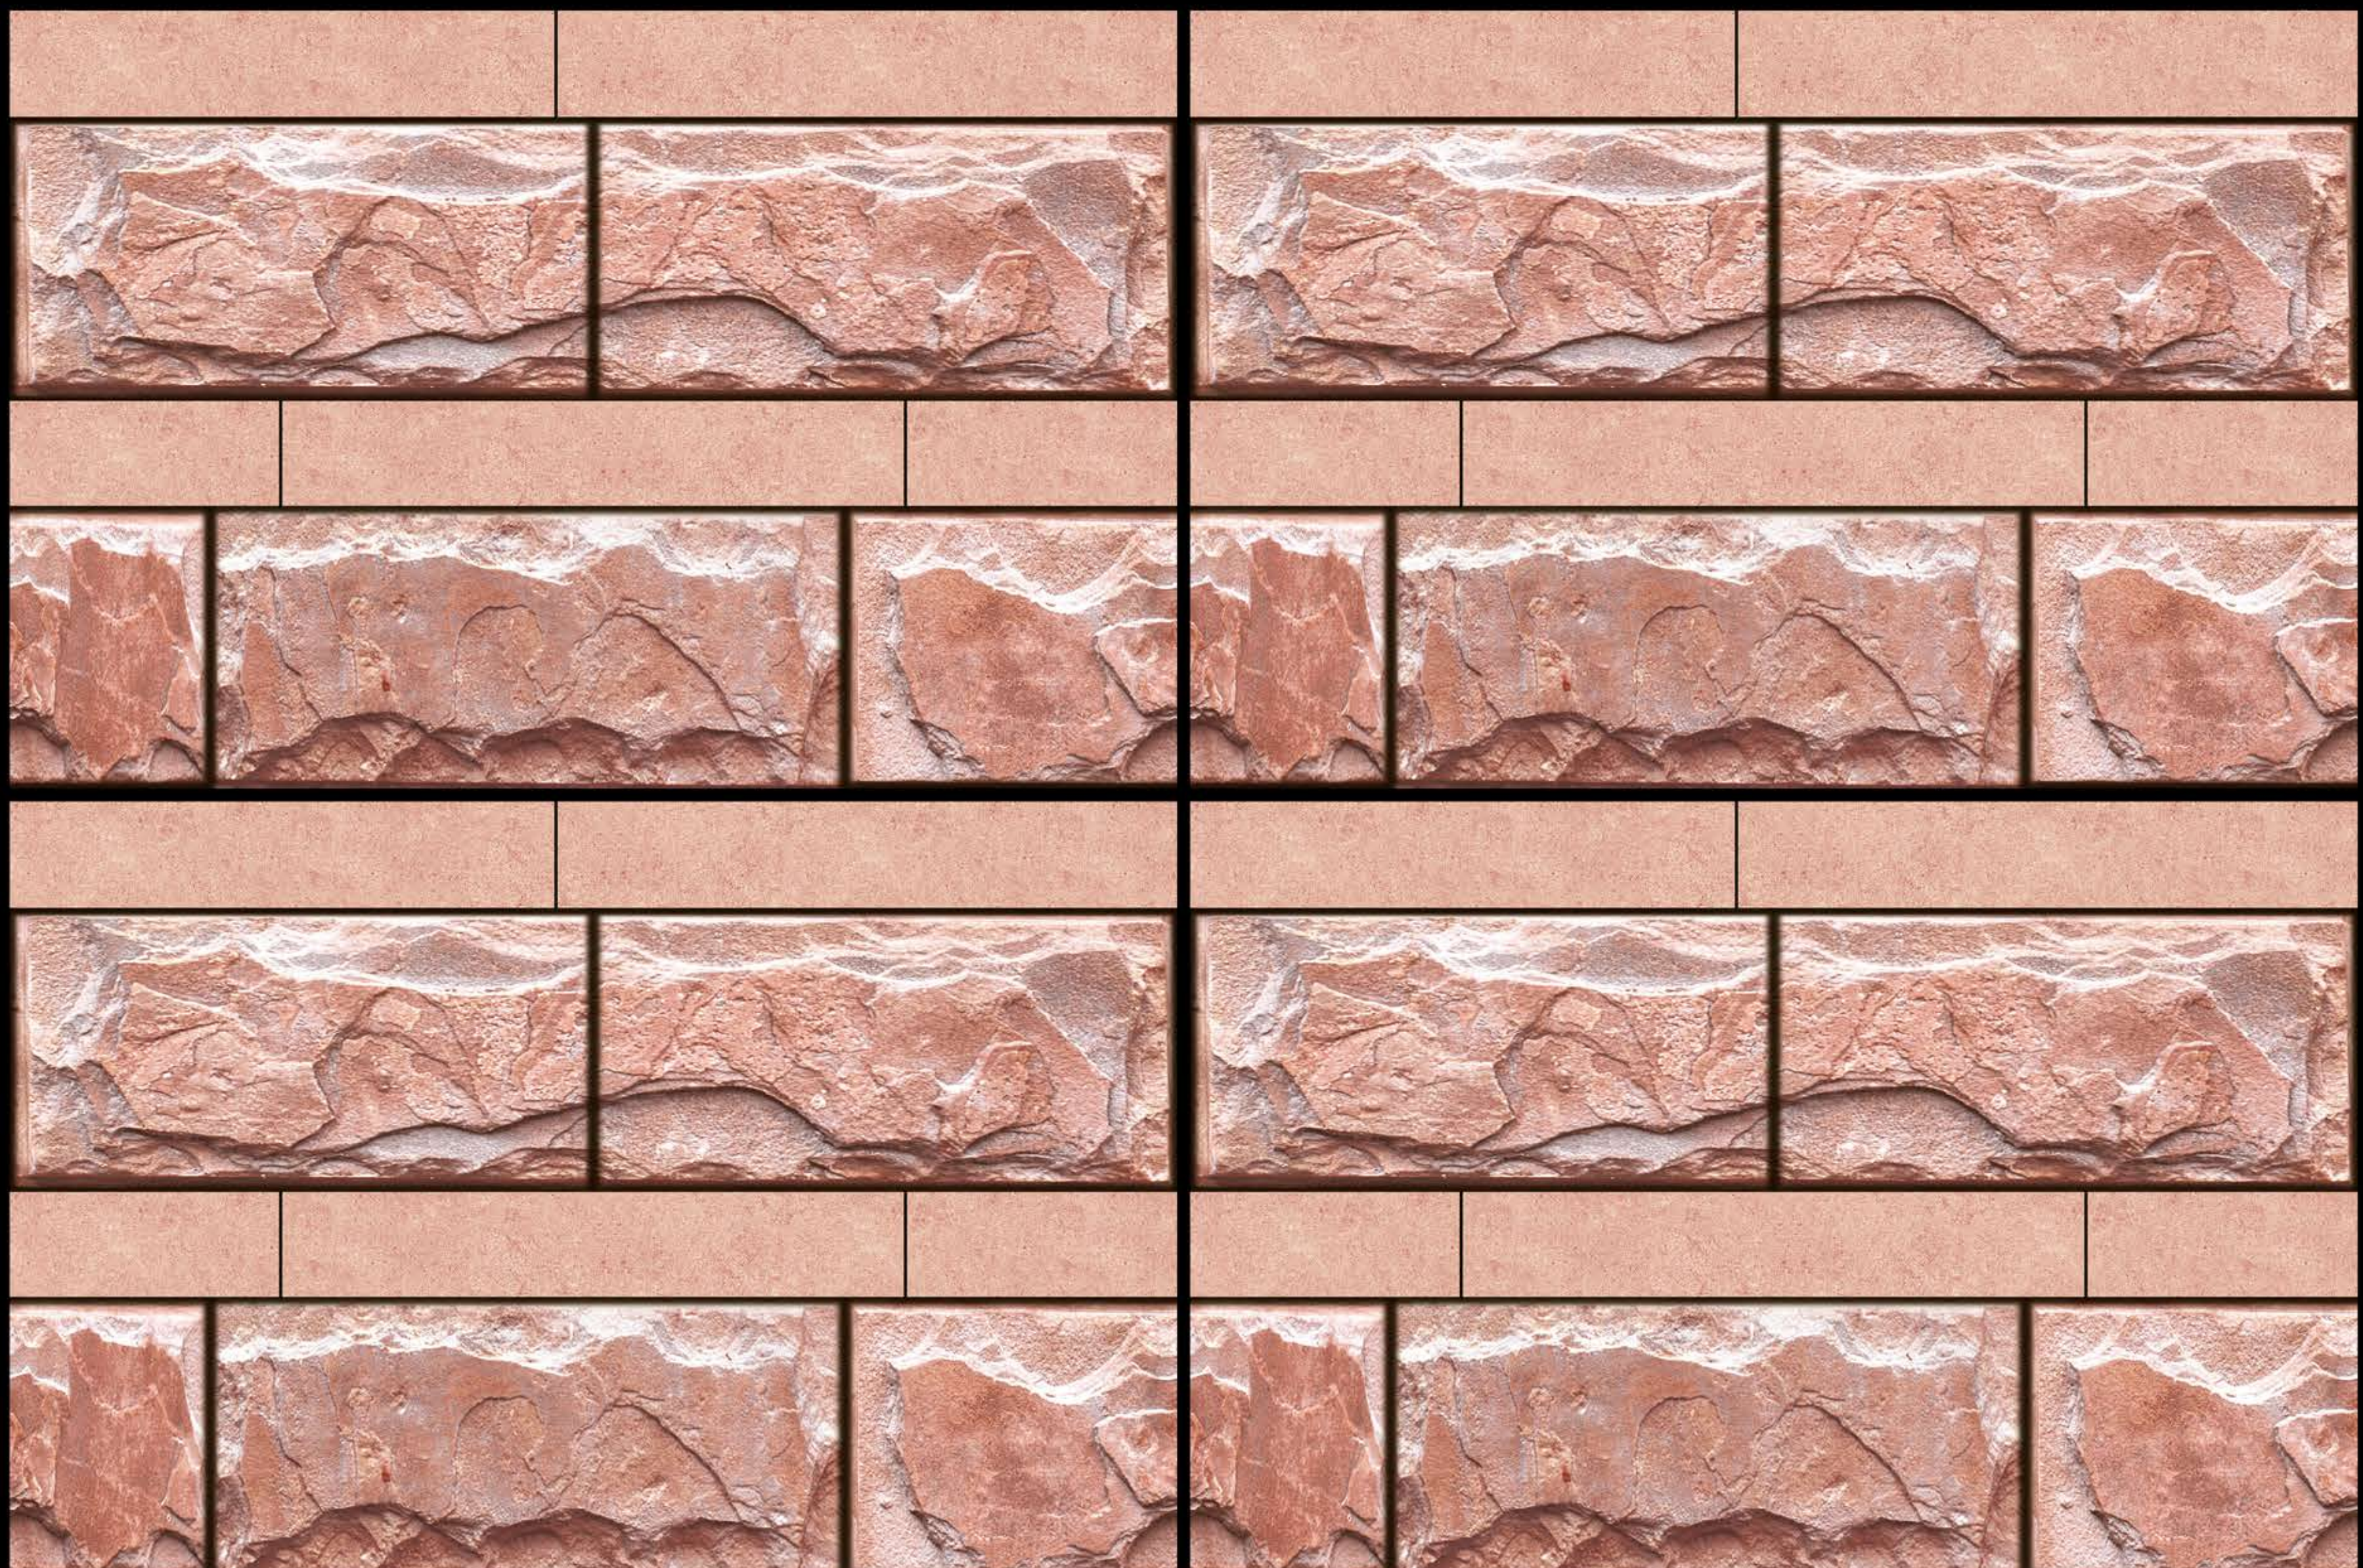

300x450 mm
DIGITAL

WALL TILES