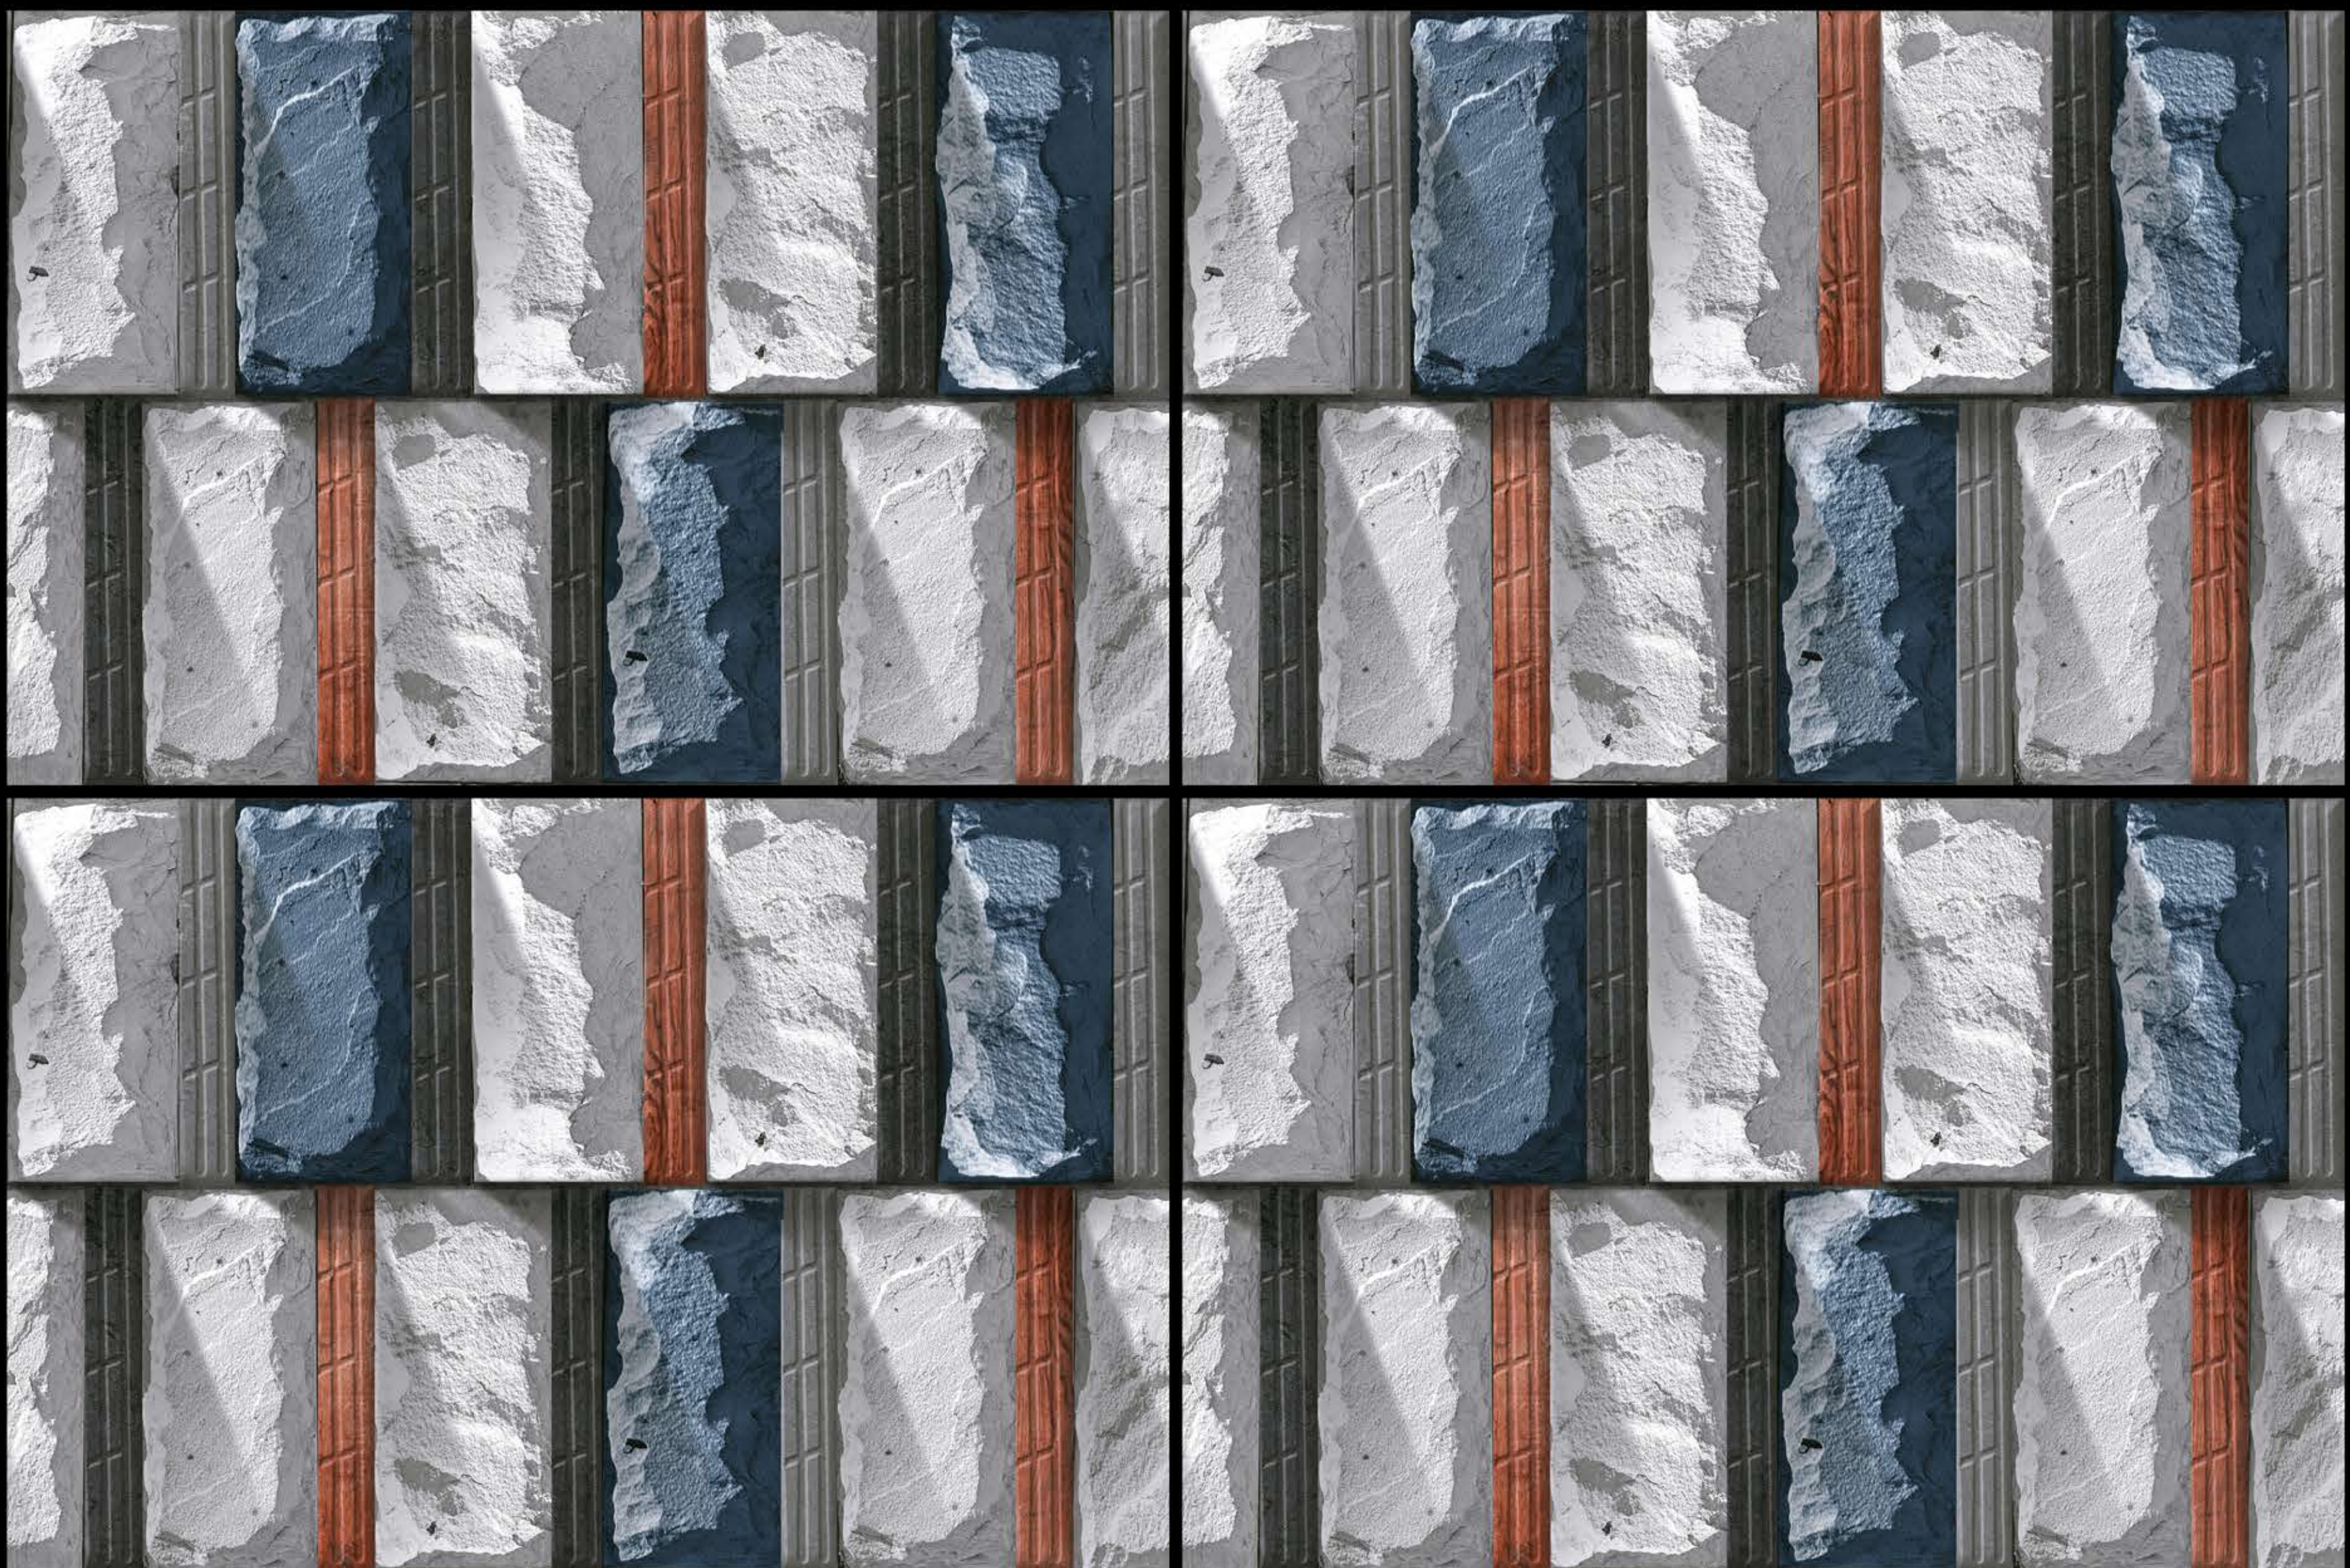

300x450 mm
DIGITAL
WALL TILES