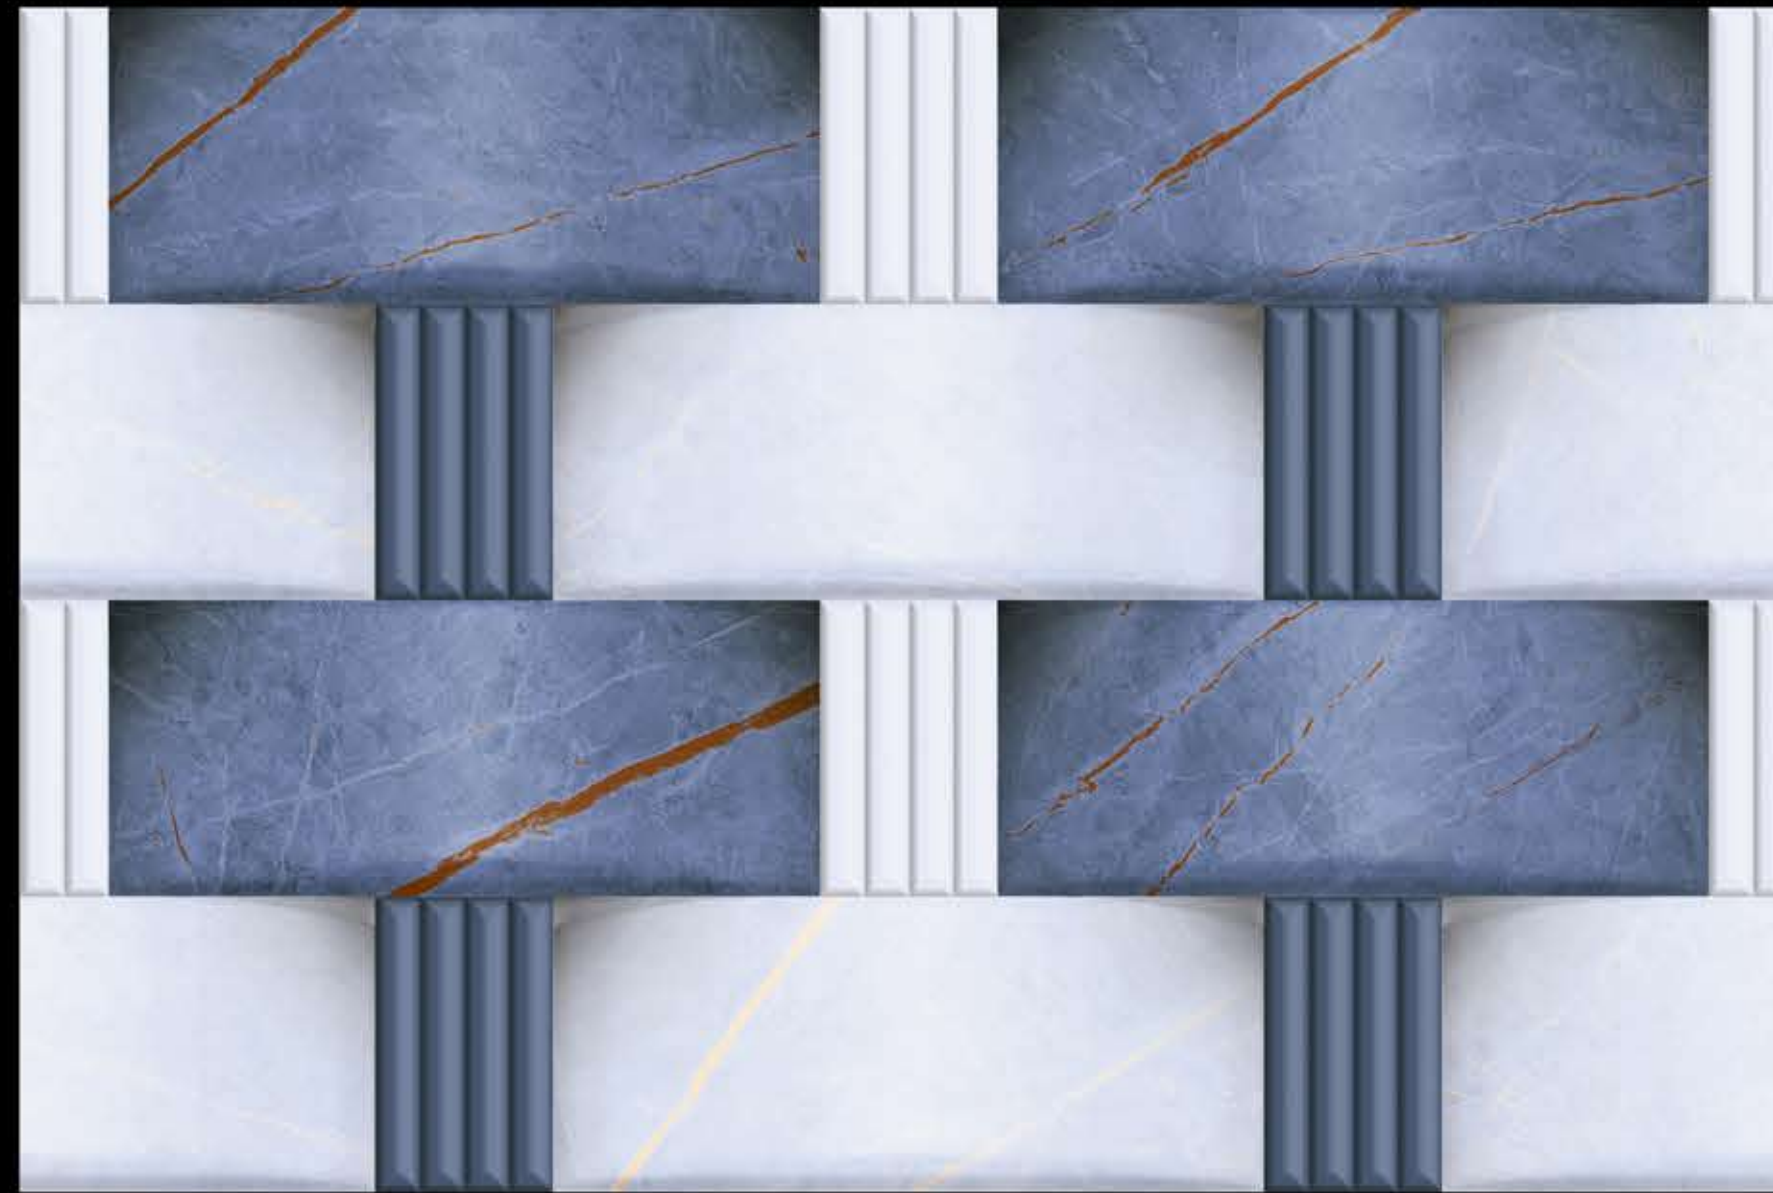

WALL TILES

ELEVATION

Series

8171

300x450 mm
DIGITAL

WALL TILES

ELEVATION

Series