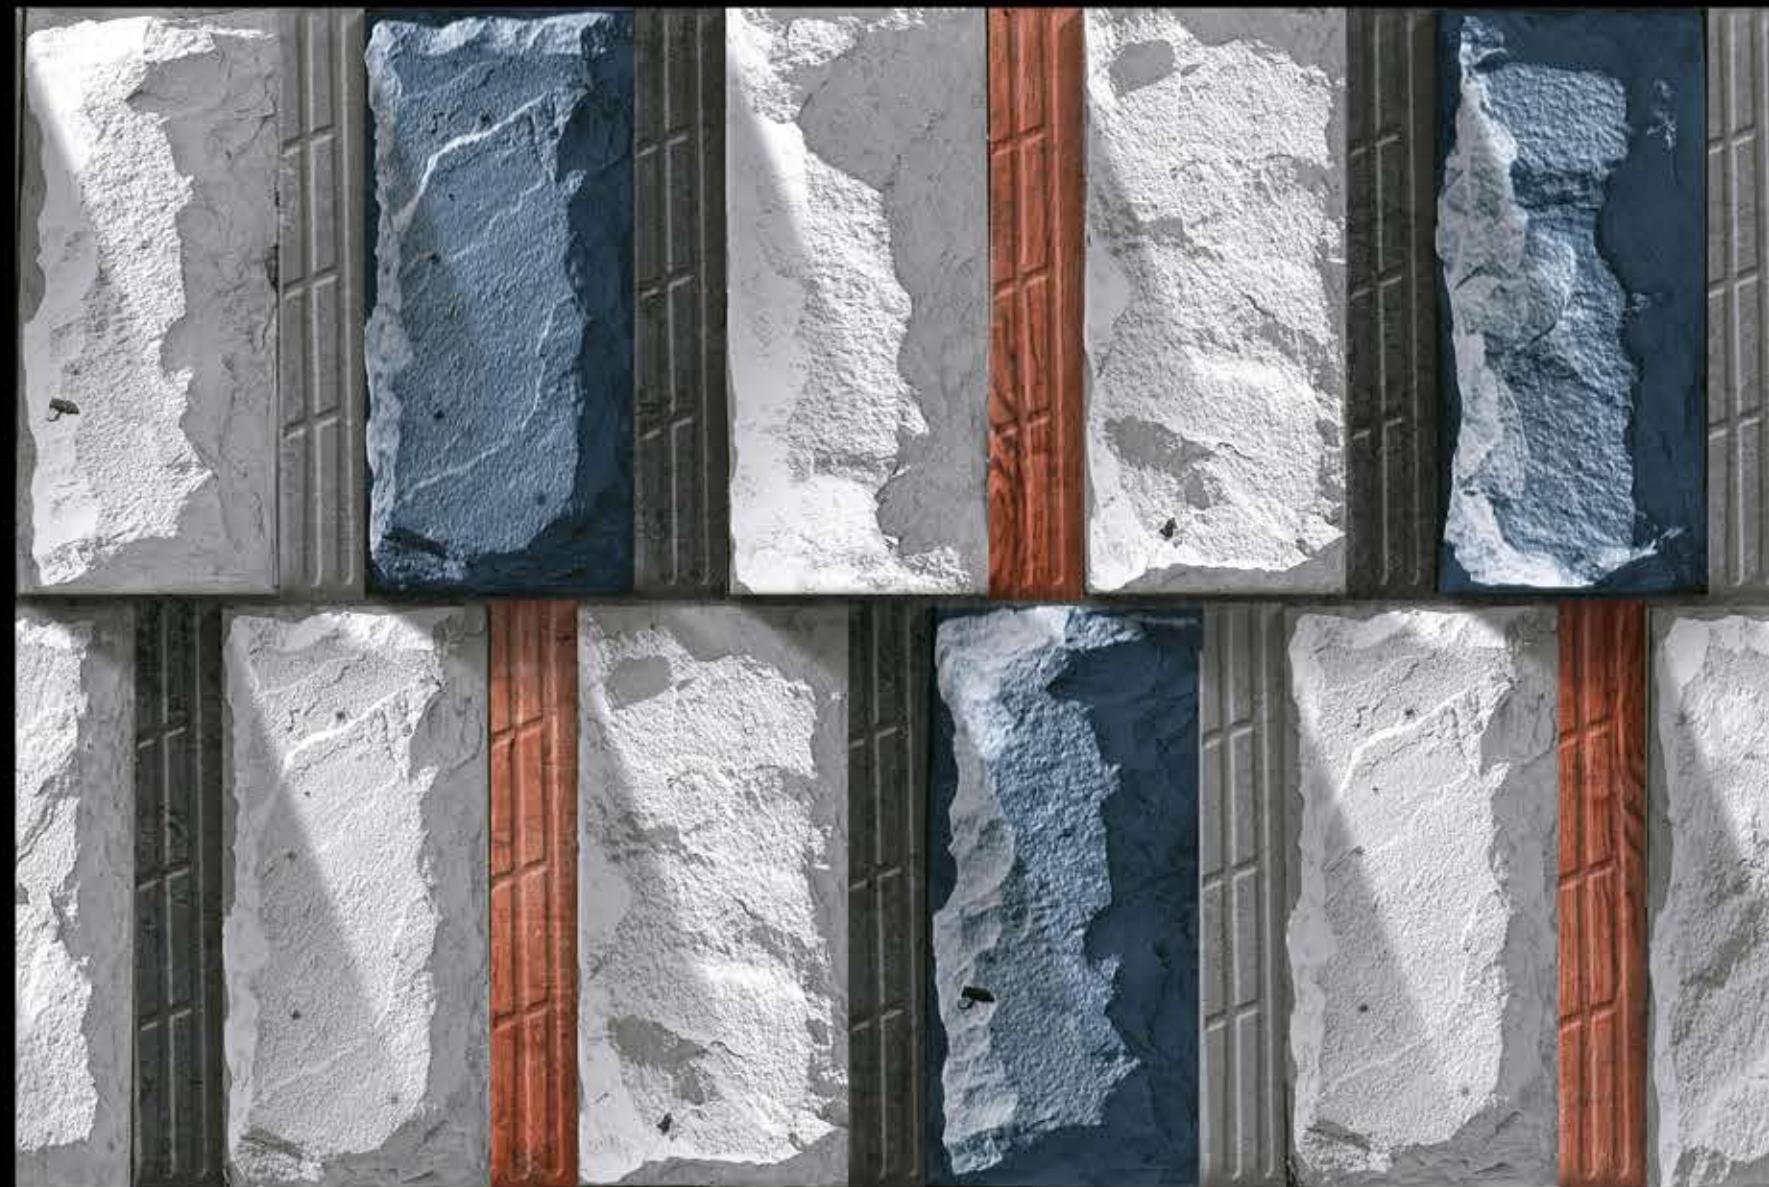

300x450 mm
DIGITAL
WALL TILES

ELEVATION

Series

8166

300x450 mm
DIGITAL

WALL TILES

ELEVATION

Series